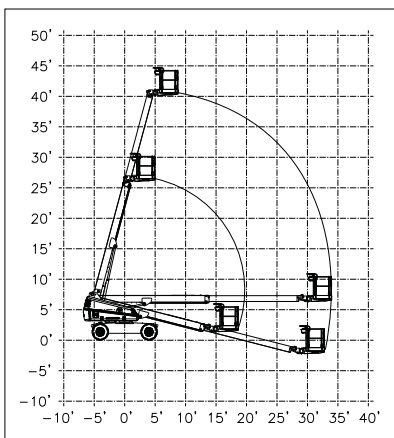

Skyjack SJ 40T

ATS EQUIPMENT INC.
www.atsequipment.com

TELESCOPIC BOOM LIFT - T SERIES

Specifications	SJ 40T
Work Height	46' 7"
Platform Height	40' 7"
Horizontal Reach	34'
Platform Size	36" x 96"
Stowed Width	90"
Tailswing	37"
Stowed Height	94"
Stowed Length	25' 5"
Wheelbase	96"
Ground Clearance	11"
Platform Rotation	170°
Jib Length	-
Jib Range +/-	-
Weight	14,900 lbs
Gradeability - 4WD	45%
Turning Radius (Inside) - 4WD	84"
Turning Radius (Outside) - 4WD	198"
Axle Oscillation	8"
Drive Speed (stowed)	4.5 mph
Drive Speed (raised)	0.5 mph
Capacity	650 lbs
Maximum # of Persons	2

STANDARD FEATURES

- Drivable at full height
- Axle based 4WD
- "Detroit Locker" type rear differential and limited slip front differential
- Oscillating axle
- Wet disc SAHR brakes (rear axle)
- 48hp Deutz diesel engine
- Swing out engine tray
- Swing up fiberglass cowlings
- 360° continuous turret rotation
- Direction sensing drive and steer controls
- Proportional controls
- Relay based control system
- Color coded and numbered wiring system
- 45% gradeability
- 12 x 16.5 grip lug air-filled tires
- 110V AC outlet on platform with GFI
- Tilt alarm with drive cut-out
- All motion alarm
- Operator horn
- Modular platform railing system
- Spring hinged gate
- Lanyard attachment points
- Tie down/lifting lugs

ADDED ITEMS[†]

- Cold weather start kit (Diesel only)
- Diesel scrubber
- Tire sealant (in standard air-fi)

SJ 40T REACH DIAGRAM

ATS EQUIPMENT INC. Construction Equipment & Supplies Rentals • Sales • Service

BOSTON, MA
(617) 825-3600

AUBURN, MA
(508) 832-8500

REHOBOTH, MA
(508) 379-6200

CANDIA, NH
(603) 483-2100