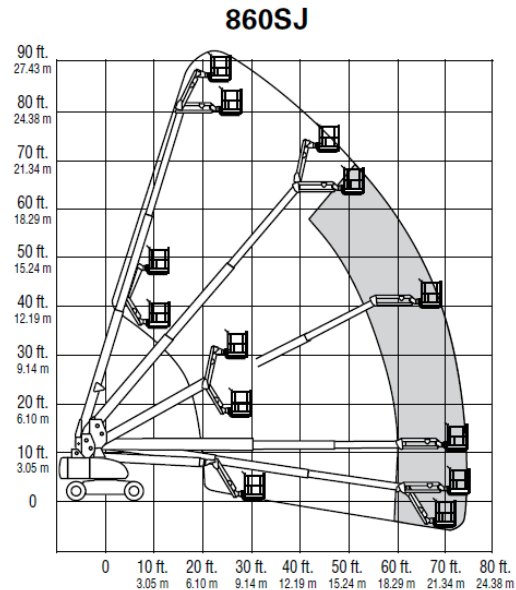

80' TELESCOPIC BOOM LIFT WITH 6' ARTICULATING JIB

Reach

Platform Height	86 ft
Horizontal Outreach	75 ft
Swing (Restricted)	360° continuous
Platform Capacity (Restricted)	750 lb
Platform Capacity (Unrestricted)	500 lb
Platform Rotator	180 ° Hydraulic
Jib Range of Articulation	130 °

Dimensions

A) Platform Size	36 x 96 in.
B) Overall Width	8 ft 2 in.
C) Tailswing (working condition)	4 ft 8 in.
D) Stowed Height	10 ft
E) Stowed Length	40 ft
F) Wheelbase	10 ft
G) Ground Clearance	12 in
Weight	36,400 lb
Max Ground Bearing Pressure	81 psi

Chassis

Drive Speed 2WD	3.5 mph
Drive Speed 4WD	3.5 mph
Gradeability 2WD	30 %
Gradeability 4WD	45 %
Tires pneumatic	15.625
Turning Radius Inside	12 ft
Turning Radius Outside	22 ft 6 in.

Power Source

Diesel Engine Deutz D2011104	64 hp
Fuel Tank Capacity	31 gal
Hydraulic Reservoir	48 gal
Auxiliary Power	12V DC