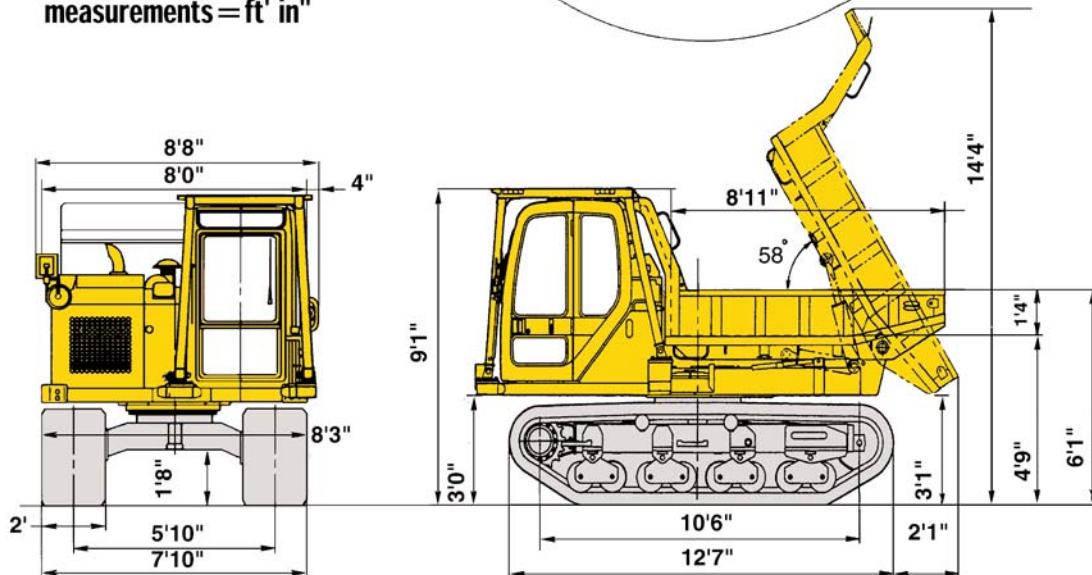

measurements = ft' in"