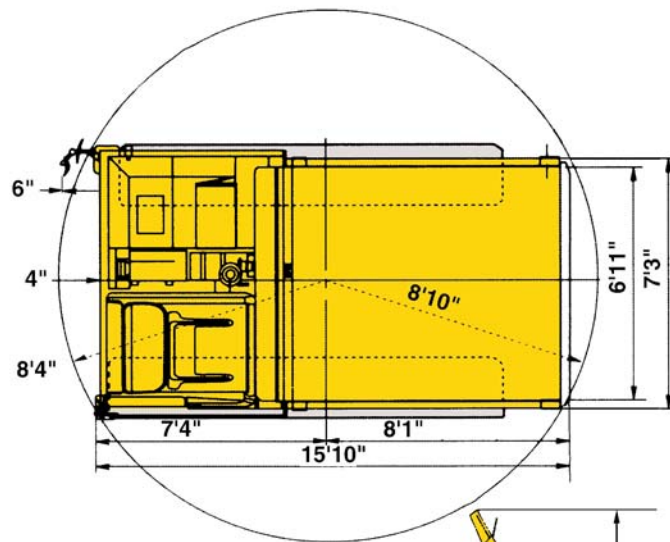

KOMATSU UTILITY CD60R-1A

ATS EQUIPMENT INC.
www.atsequipment.com

Crawler Carrier

OPERATING PERFORMANCE

Max. Payload 13,230 lb 6000kg

OPERATING WEIGHT

Net Weight-Unloaded 18,740 lb 8500kg
Gross Weight-Loaded 32,150 lb 14,580kg

SERVICE REFILL CAPACITIES

Fuel Tank 34.3 US gal. 130 ltr.
Coolant System 5.3 US gal. 20 ltr.
Engine Oil 5.0 US gal. 19 ltr.
Hydraulic System 11.9 US gal. 45 ltr.l